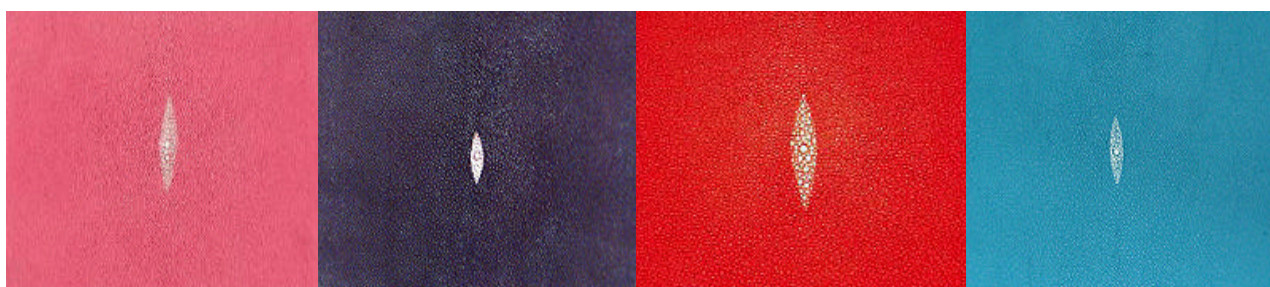

# Stingray Colors

Black

Buttercup

Choc Brown

Cognac

Pink

Purple

Red

Turquoise

Black/White  
Zebra

Pink/White  
Zebra

Black/White Zebra—  
Pink Stripe

Tribal

Pink/Black  
Zebra

Gold/Black  
Zebra

Antique  
Brown Zebra

# Stingray Colors

Cross

Skull &  
Crossbones

Scorpion

Spider Web  
(also available in red  
and blue)

Camo

Pink Camo

Pink Pozzi