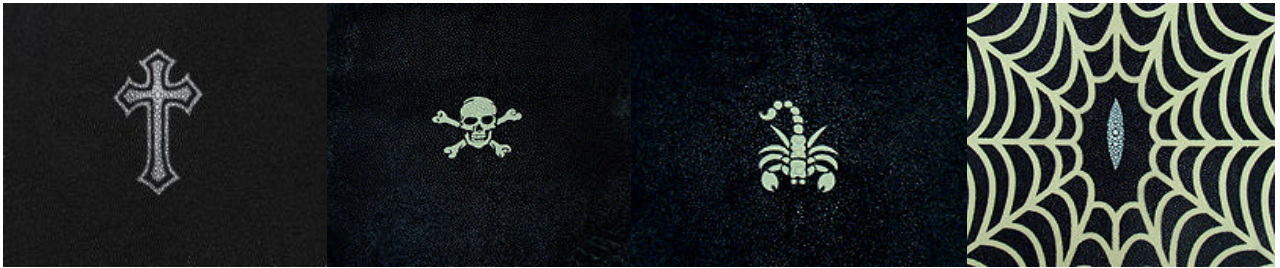

# Stingray Colors

Black

Buttercup

Choc Brown

Cognac

Pink

Purple

Red

Turquoise

Black/White  
Zebra

Pink/White  
Zebra

Black/White Zebra—  
Pink Stripe

Tribal

Pink/Black  
Zebra

Gold/Black  
Zebra

Antique  
Brown Zebra

# Stingray Colors

Cross

Skull &  
Crossbones

Scorpion

Spider Web  
(also available in red  
and blue)

Camo

Pink Camo

Pink Pozzi